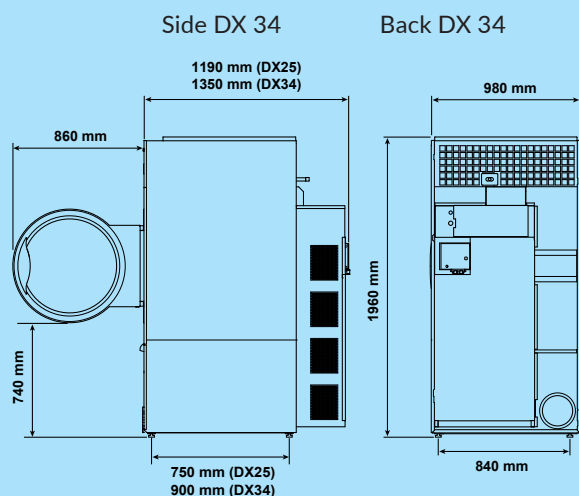

FAST DRYING

EASY  
OPERATION

LARGE DOOR  
OPENING

senso.dry+

SafeTech™

TYPE		DX34
<b>CAPACITY</b>		
Capacity	kg	34
Drum volume	l	634
Drum diameter	mm	Ø 940
<b>AIRFLOW</b>		
Airflow	l/s	380 (G 330)
<b>DRYING AVERAGE</b>		
Gas heating	g/min	571
Electric heating	g/min	521
<b>MOTOR</b>		
Fan	kW	0,4
Drive	kW	0,4
<b>GAS HEATING</b>		
Energy	kW	48,4
Energy	kBTU/h	165
Electrical connection		1×100-120V/50-60Hz, 1-3×200-240V/50-60 Hz 3×440-480V/50-60Hz, 3×380-415V/50-60Hz
Gas connection	NPT	½"
<b>STEAM HEATING</b>		
High pressure 6,9 bar	kW kBTU/h	39,24 133,9
Electrical connection		1×100-120V/50-60Hz, 1-3×200-240V/50-60 Hz 3×440-480V/50-60Hz, 3×380-415V/50-60Hz
Steam connection	NPT	¾"
<b>ELECTRICAL HEATING</b>		
Energy	kW	36
Electrical connection		1×200-208V/50-60Hz, 3×200-208V/50-60Hz, 1x 230-240V/50-60Hz, 3x 230-240V/50-60Hz, 3x 380V/50-60Hz, 3x400-415V/50-60Hz, 3x 440V/50-60Hz, 3x 460-480V/50-60Hz
<b>EXHAUST</b>	Ø /mm	200
<b>DIMENSIONS</b>		
Size H×W×D	mm	1960×980×1350
Net weight (E, G, S)	kg	320, 310, 325
<b>TRANSPORT DATA</b>		
Packed (foil E, G) H×W×D	mm	2060×1050×1420
Packed (foil S) H×W×D	mm	2120×1050×1420
Gross weight (foil,E,G,S)	kg	340, 330, 350
Packed (crate) H×W×D	mm	2240×1170×1500
Gross weight (crate,E,G,S)	kg	410, 395, 415