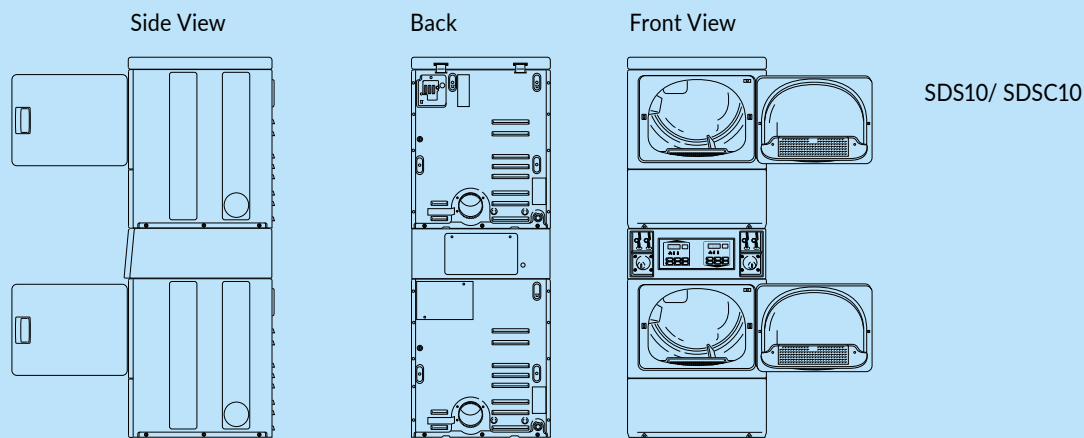

TYPE		SPS10	SPSC10	SDS10	SDSC10
MODEL		washer/dryer		dryer/dryer	
USE	l	OPL	COIN	OPL	COIN
DIMENSIONS H×W×D	mm	1986×683×704		1986x683x737	
Net weight	kg	177		120 (el.) /125 (gas)	
TRANSPORT DATA					
Volume (packed)	m ³	1,25		1,30	
Packed H×W×D	mm	2032×760×860		2032×760×860	
Gross weight	kg	193		127 (el.) /132 (gas)	