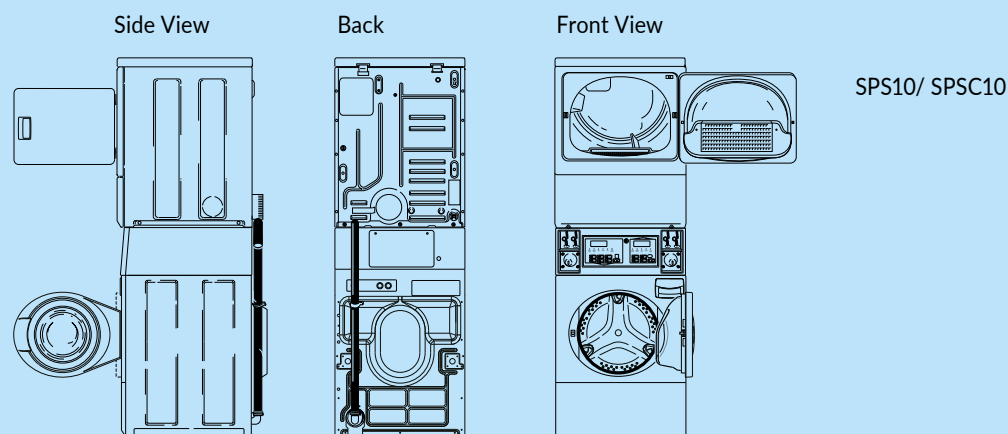

TYPE		SPS10	SPSC10	SDS10	SDSC10
MODEL		washer/dryer		dryer/dryer	
USE	l	OPL	COIN	OPL	COIN
DIMENSIONS H×W×D	mm	1986×683×704		1986x683x737	
Net weight	kg	177		120 (el.) /125 (gas)	
TRANSPORT DATA					
Volume (packed)	m ³	1,25		1,30	
Packed H×W×D	mm	2032×760×860		2032×760×860	
Gross weight	kg	193		127 (el.) /132 (gas)	