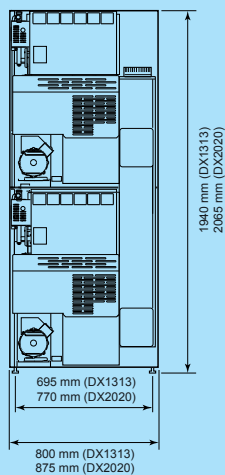

STACK TUMBLE DRYERS

DX
RANGE

DX13/13 **DX20/20**

2X13KG
2X30LB

2X20KG
2X45LB

FEATURES

- ☒ Double capacity on the same footprint
- ☒ Controls:
 - Dual Digital Control or OPL Micro
 - Coin operated version: XQ-Control
- ☒ Gas or Electrical heating (DX13/13)
- ☒ Large door opening for easy loading and unloading (DX 13/13 Ø 57cm, DX 20/20 Ø 68cm)
- ☒ Galvanized drum
- ☒ Axial airflow
- ☒ Large lint filter

SUITABLE FOR
LAUNDROMATS

STACKABLE
UNIT

EASY
OPERATION

TYPE		DX13/13	DX20/20
CAPACITY			
Capacity	kg	2x13	2x20
Drum volume	l	2x300	2x420
Drum diameter	mm	Ø 762	Ø 838
AIRFLOW			
Airflow	l/s	380	570
DRYING AVERAGE			
Gas heating	g/min	294	385
Electric heating	g/min	258	-
MOTOR			
Fan	kW	2x0,4	2x0,4
Drive	kW	2x0,2	2x0,4
GAS HEATING			
Energy (per pocket)	kW	21,4	27,8
Energy (per pocket)	kBTU/h	73	95
Electrical connection		1x100-120V/50-60Hz, 1-3x200-240V/50-60 Hz 3x440-480V/50-60Hz, 3x380-415V/50-60Hz	
Gas connection (one manifold)	NPT	½"	½"
ELECTRICAL HEATING			
Energy (per pocket)	kW	21	-
Electrical connection		3x200-208V/50-60Hz, 3x230-240V/50-60Hz 3x380V/50-60Hz, 3x400-415V/50-60Hz 3x440V/50-60Hz, 3x460-480V/50-60Hz	
EXHAUST	Ø /mm	1x200	1x250
DIMENSIONS			
Size HxWxD	mm	1940x800x1090	2065x875x1235
Net weight (E, G, S)	kg	300, 260, 275	-, 320, -
TRANSPORT DATA			
Packed (foil) HxWxD	mm	2030x830x1190	2160x900x1370
Gross weight (foil E, G, S)	kg	300, 270, 290	-, 340, -
Packed (crate) HxWxD	mm	2210x900x1270	2210x1020x1520
Gross weight (crate E, G, S)	kg	360, 330, 350	-, 420, -

Side DX 13/13 20/20

Back DX 13/13 20/20

The Primus preserves the right to change the machines and the specification in this leaflet at any time, without prior notice. Details and photographs are only for information and never binding.