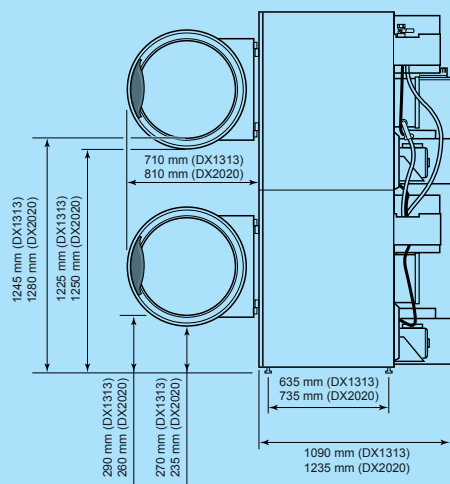

TYPE		DX13/13	DX20/20
CAPACITY			
Capacity	kg	2x13	2x20
Drum volume	l	2x300	2x420
Drum diameter	mm	Ø 762	Ø 838
AIRFLOW			
Airflow	l/s	380	570
DRYING AVERAGE			
Gas heating	g/min	294	385
Electric heating	g/min	258	-
MOTOR			
Fan	kW	2x0,4	2x0,4
Drive	kW	2x0,2	2x0,4
GAS HEATING			
Energy (per pocket)	kW	21,4	27,8
Energy (per pocket)	kBTU/h	73	95
Electrical connection		1x100-120V/50-60Hz, 1-3x200-240V/50-60 Hz 3x440-480V/50-60Hz, 3x380-415V/50-60Hz	
Gas connection (one manifold)	NPT	½"	½"
ELECTRICAL HEATING			
Energy (per pocket)	kW	21	-
Electrical connection		3x200-208V/50-60Hz, 3x230-240V/50-60Hz 3x380V/50-60Hz, 3x400-415V/50-60Hz 3x440V/50-60Hz, 3x460-480V/50-60Hz	
EXHAUST	Ø /mm	1x200	1x250
DIMENSIONS			
Size HxWxD	mm	1940x800x1090	2065x875x1235
Net weight (E, G, S)	kg	300, 260, 275	-, 320, -
TRANSPORT DATA			
Packed (foil) HxWxD	mm	2030x830x1190	2160x900x1370
Gross weight (foil E, G, S)	kg	300, 270, 290	-, 340, -
Packed (crate) HxWxD	mm	2210x900x1270	2210x1020x1520
Gross weight (crate E, G, S)	kg	360, 330, 350	-, 420, -

Side DX 13/13 20/20