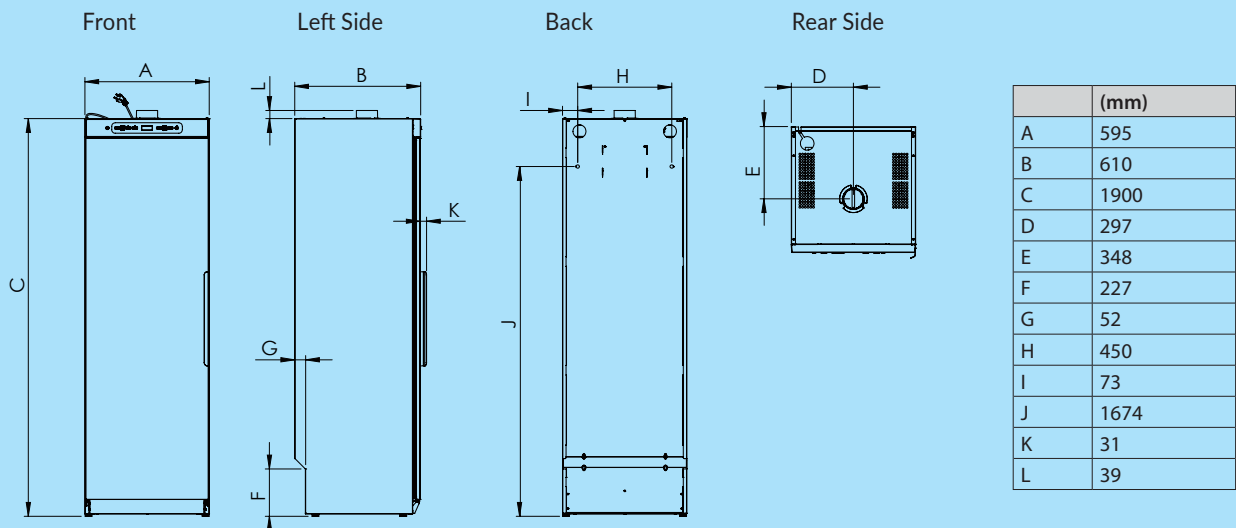

## MAIN SPECIFICATIONS

		DC4
Loading capacity	kg/lbs	Up to 6kg/13 lbs
Drying capacity	g/min*	25
Hanging length	m/feet	16/52,5
Drying time, HIGH temp (max 70°)	min	85
Drying time, ECO+ (no heat)	min	600
Heating effect	kW	2
Total effect	kW	2,038
Energy consumption HIGH temp /kg	kWh	0,64
Energy consumption ECO+ (no heat)	kWh	0,1

## TECHNICAL SPECIFICATIONS

		DC4
<b>ELECTRICAL CONNECTIONS</b>		
Electrical connection		1N, 230V 50-60Hz
Fuse	A	10
Total effect	kW	2,038
Heating elements	kW	2,0
<b>AIR CONNECTIONS</b>		
Outlet exhaust	Ø mm/inch	100/3,94
Outlet air flow	m <sup>3</sup> /h	95
Pressure drop	max Pa	N/A
Dewatering capacity	g/min	25*
<b>SOUND LEVEL</b>		
Airborne sound level	dB(A)	55
<b>SHIPPING DATA</b>		
Net	kg/lbs	N/A
Crate	kg/lbs	N/A
Shipping data net	kg/lbs	N/A
Shipping volume	m <sup>3</sup>	N/A
<b>DIMENSIONS</b>		
Width	mm/inch	595/23,4
Depth	mm/inch	610/24
Height	mm/inch	1900/74,8
Weight	kg/lb	61/134,5