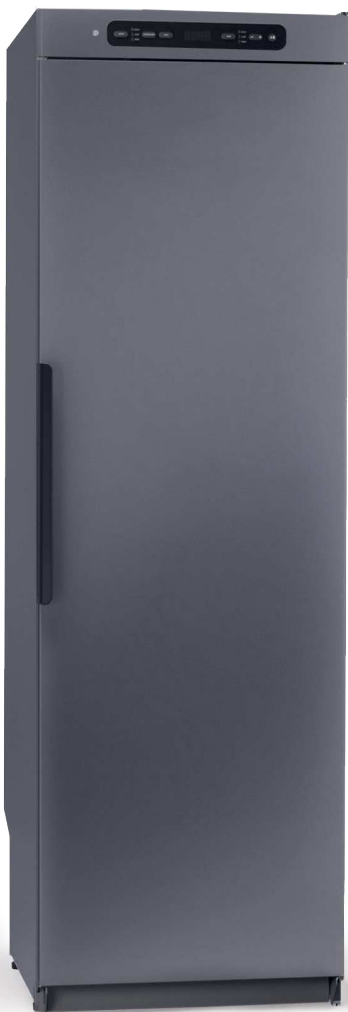

## DRYING CABINET

DC  
RANGE

DC 4

UP TO 6KG  
UP TO 13LB

### FEATURES

- New attractive design
- New dimensions (more compact)
- New control (6 automatic programs and time drying)
- Increased capacity up to 6kg
- Increased heat power
- Better airflow allowing shorter drying times
- Flexible construction allows hanging bars to slide easily forward for easy access to garments or down for more space.
- Easy to install; the evacuating channel is connected to the ventilation system and the humid air is transported out of the room.
- All electrical components are placed on the top which makes it easy to maintain.
- Pull-out hanging system
- 3 temperatures: HIGH, LOW, ECO+
- Energy efficient
- Overheat protection
- IP 24 classification
- CE approved

## MAIN SPECIFICATIONS

		DC4
Loading capacity	kg/lbs	Up to 6kg/13 lbs
Drying capacity	g/min*	25
Hanging length	m/feet	16/52,5
Drying time, HIGH temp (max 70°)	min	85
Drying time, ECO+ (no heat)	min	600
Heating effect	kW	2
Total effect	kW	2,038
Energy consumption HIGH temp /kg	kWh	0,64
Energy consumption ECO+ (no heat)	kWh	0,1